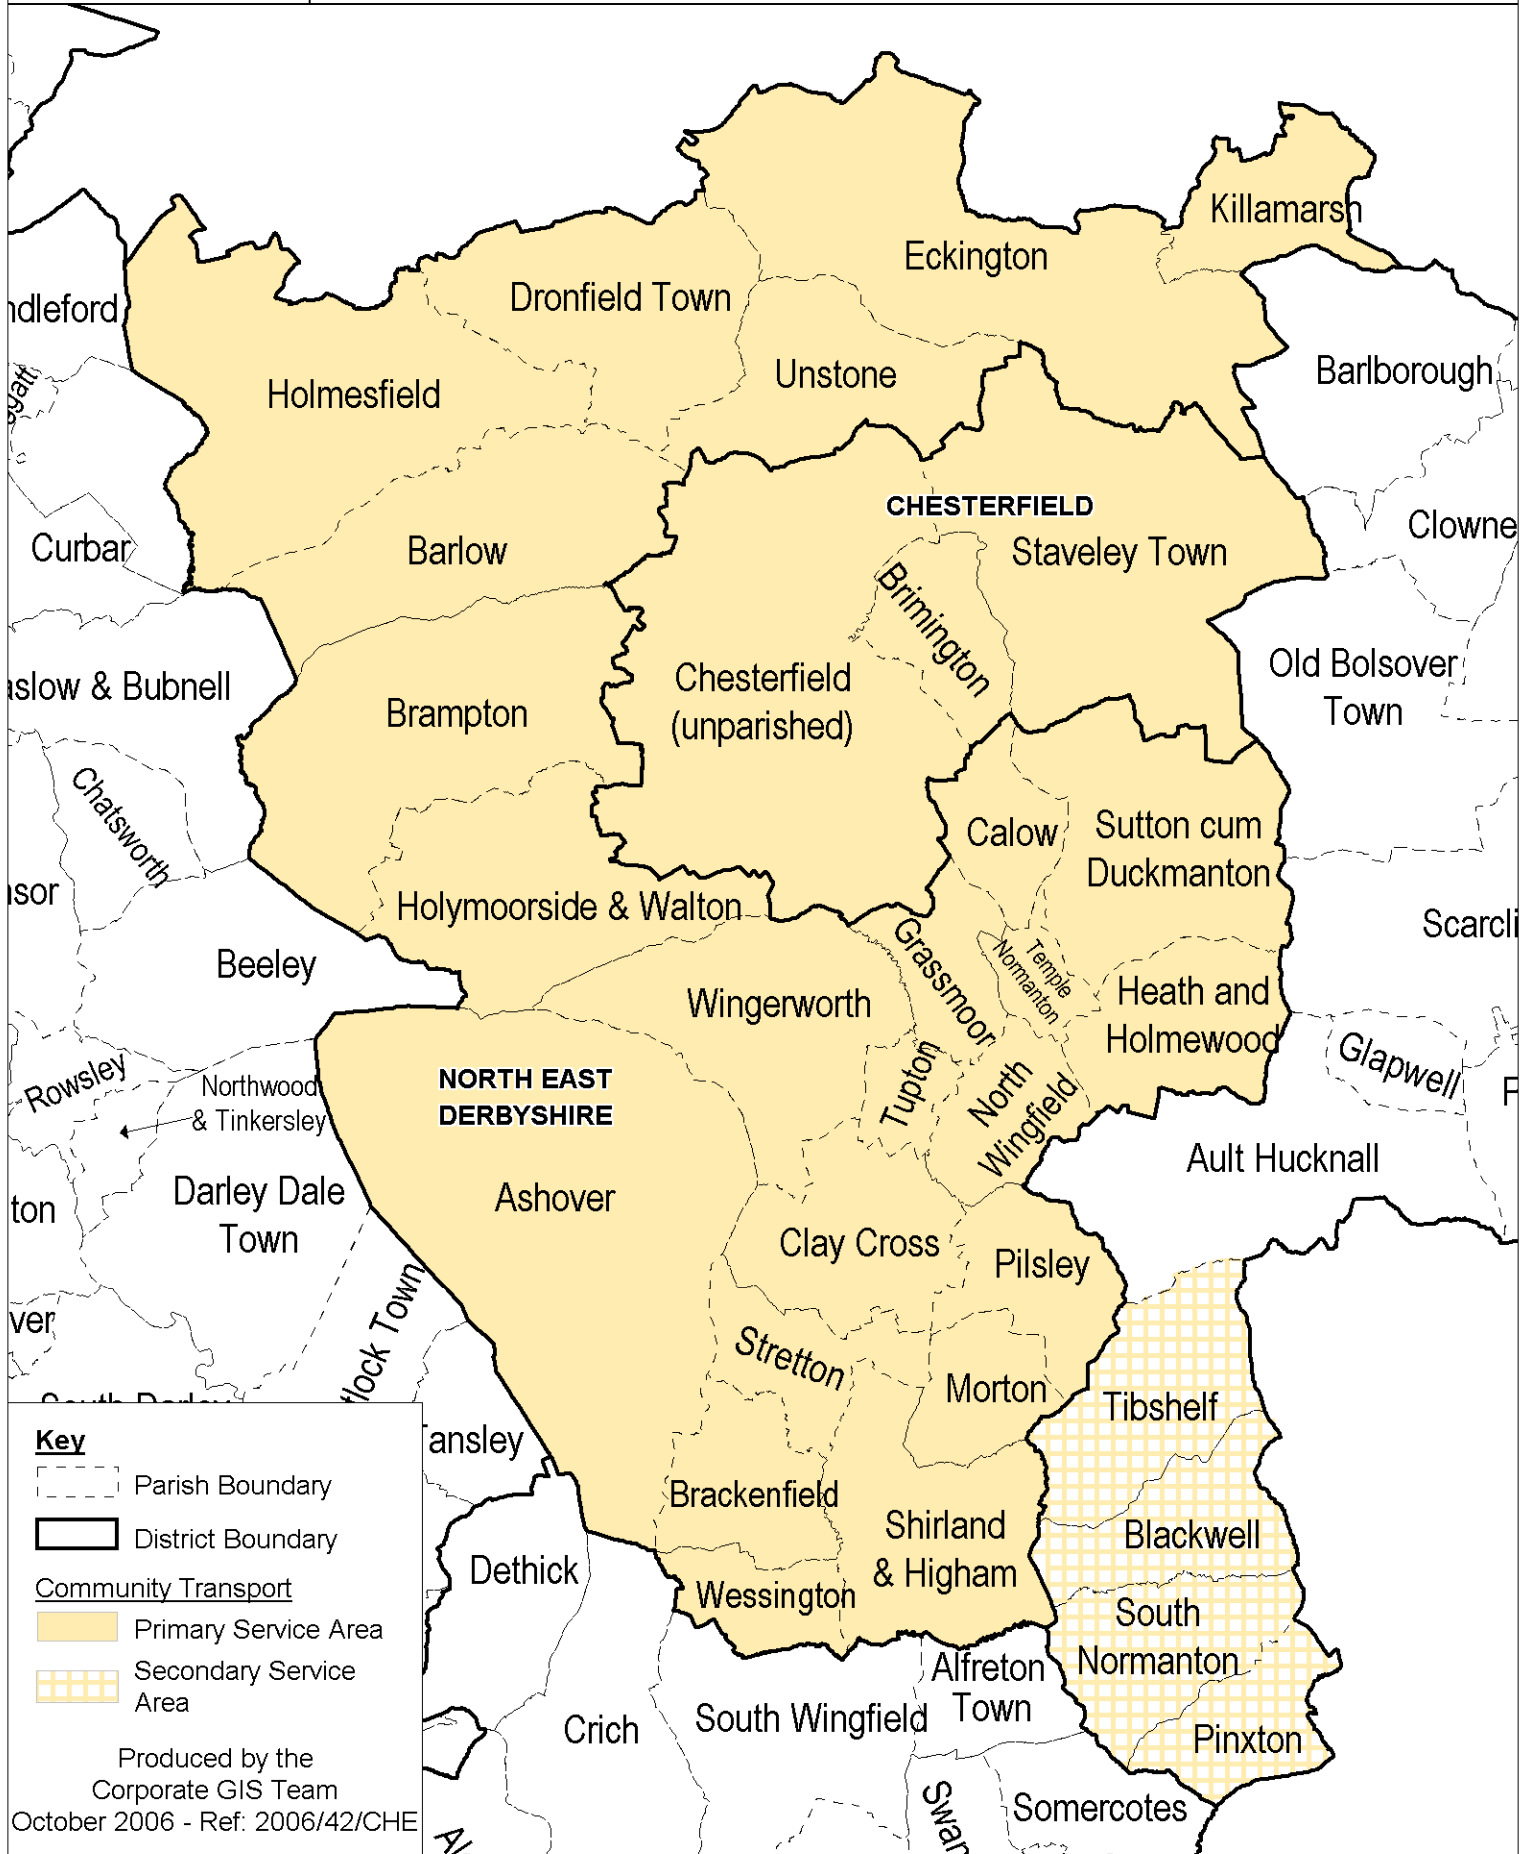

Schedule 6 - Chesterfield Service Area

Key

- Parish Boundary
- District Boundary
- Community Transport**
- Primary Service Area
- Secondary Service Area

Produced by the
Corporate GIS Team
October 2006 - Ref: 2006/42/CHE